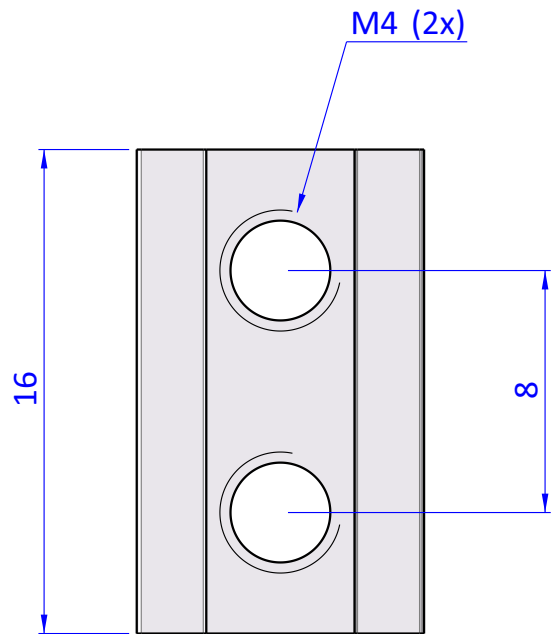

Item	Name	Q.ty
1	GWP.4.8.F	1

THE PROPERTY OF THE DRAWING IS ESTABLISHED BY LAW. IT IS FORBIDDEN TO PRODUCE OR SHOW IT TO THIRD PART. WITHOUT A WRITTEN AGREEMENT.

DESIGNED FROM	REVIEW
FPS Automation	A

DATE	WEIGHT
18/11/2022	0,001kg

CODE
CA.GWP.4.8.F

Format A4

UNI 936-76

GENERAL TOLERANCE

UNI - ISO 2768

CLASSE f

DESCRIPTION

CA.GWP.4.8.F