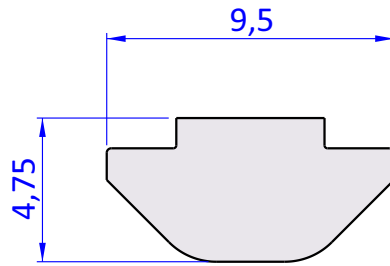

Item	Name	Q.ty
1	GWP.4.8.F	1

THE PROPERTY OF THE DRAWING IS ESTABLISHED BY LAW. IT IS FORBIDDEN TO PRODUCE OR SHOW IT TO THIRD PART. WITHOUT A WRITTEN AGREEMENT.

DESIGNED FROM	REVIEW
FPS Automation	A

DATE	WEIGHT
18/11/2022	0,001kg

CODE
CA.GWP.4.8.F

Format A4

UNI 936-76

GENERAL TOLERANCE

UNI - ISO 2768

CLASSE f

DESCRIPTION

CA.GWP.4.8.F